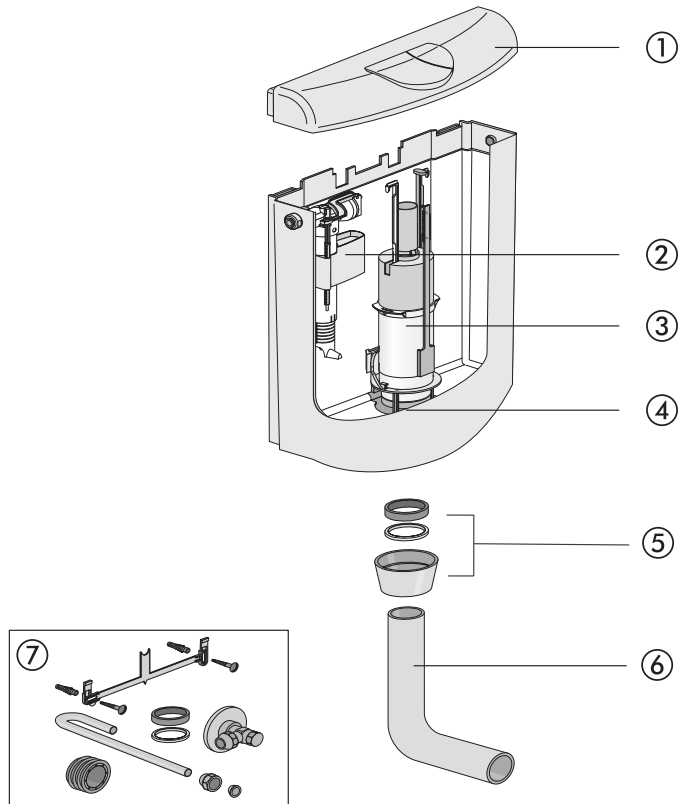

Cistern verona duo

No.	Name	Code No.	Recommended price/€
1	Lid with push-button, alpine white	02.A00.01..0601	
2	Universal fill valve 510, G 3/8 x 30 mm	25.001.00..0000	
3	Flush valve	01.A00.00..0699	
4	Seal d: 31 x d: 63 x 2.8	02.754.00..0000	
5	Set of seals consisting of conical ring, slide ring d: 56 x d: 50 x 2.5 and cap nut G2	05.070.01..0000	
6	Flush pipe bend, alpine white	02.168.01..0000	
7	Servicing pack	01.A01.00..0199	