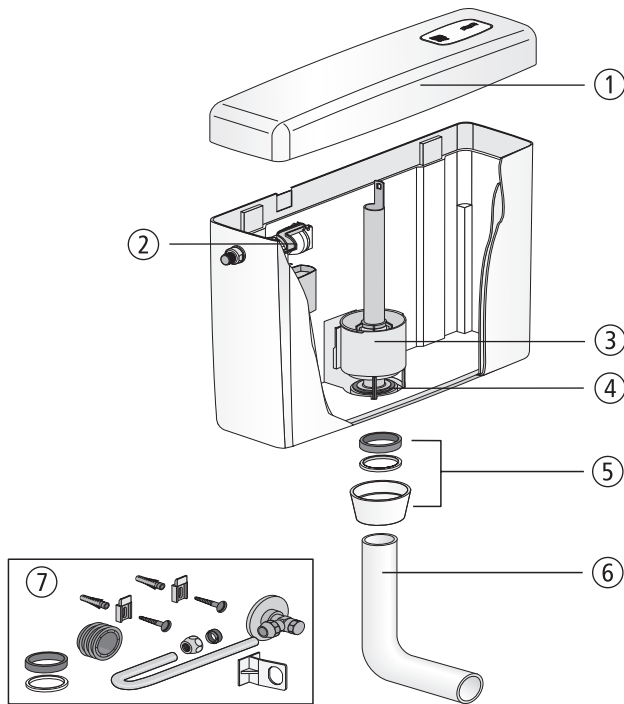

Cistern nova

No.	Name	Code No.	Recommended price/€
1	Lid with push-button, alpine white	02.A00.01..0099	
2	Universal fill valve 510, G 3/8 x 30 mm	25.001.00..0000	
3	Flush valve	01.A00.00..0099	
4	Seal d: 31 x d: 63 x 2.8	02.754.00..0000	
5	Set of seals consisting of flush pipe seal, slide ring d: 56 x d: 50 x 2.5 and cap nut G2	05.070.01..0000	
6	Flush pipe bend, alpine white	02.168.01..0000	
7	Servicing pack	01.A01.00..0099	