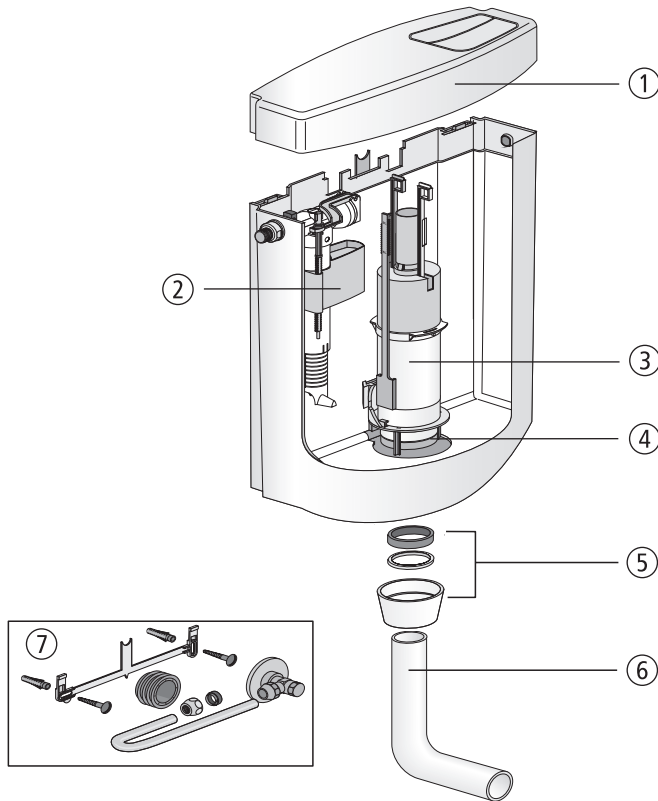

## Cistern bonito duo

No.	Name	Code No.	Recommended price/€
1	Lid with push-button, alpine white Lid with push-button, bahama beige Lid with push-button, manhattan Lid with push-button, pergamon	02.A00.01..0499 02.A00.04..0499 02.A00.66..0499 02.A00.86..0499	
2	Universal fill valve 510, G 3/8 x 30 mm	25.001.00..0000	
3	Flush valve	01.A00.00..0499	
4	Seal d: 31 x d: 63 x 2.8	02.754.00..0000	
5	Set of seals consisting of flush pipe seal, slide ring d: 56 x d: 50 x 2.5 and cap nut G2	05.070.01..0000	
6	Flush pipe bend, alpine white	02.168.01..0000	
7	Servicing pack	01.A01.00..0199	