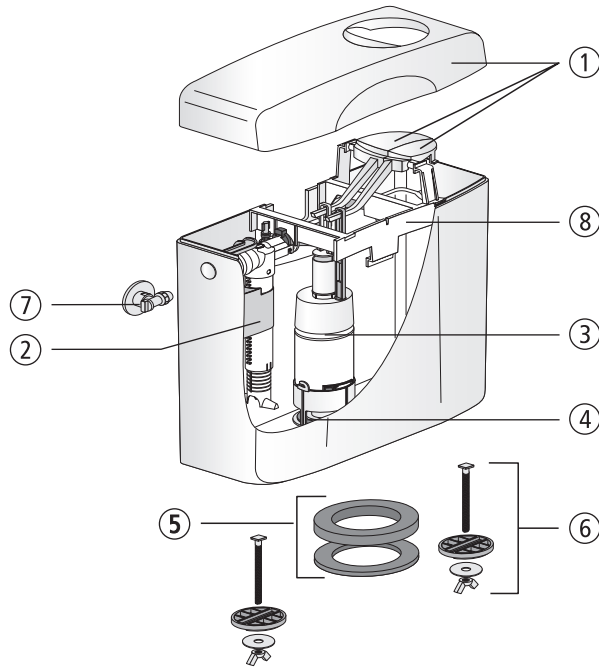

Cistern 961/2V (topstar duo)

No.	Name	Code No.	Recommended price/€
1	Lid with push-button, alpine white	03.985.01..0000	
2	Universal fill valve 510, G 3/8 x 30 mm	25.001.00..0000	
3	Flush valve	01.976.00..0000	
4	Seal d: 31 x d: 63 x 2.8	02.754.00..0000	
5	Set of seals	01.862.00..0000	
6	Fastening set	01.861.00..0000	
7	Angle valve G 1/2	01.984.00..0000	
8	Bearing bracket	02.620.00..0000	