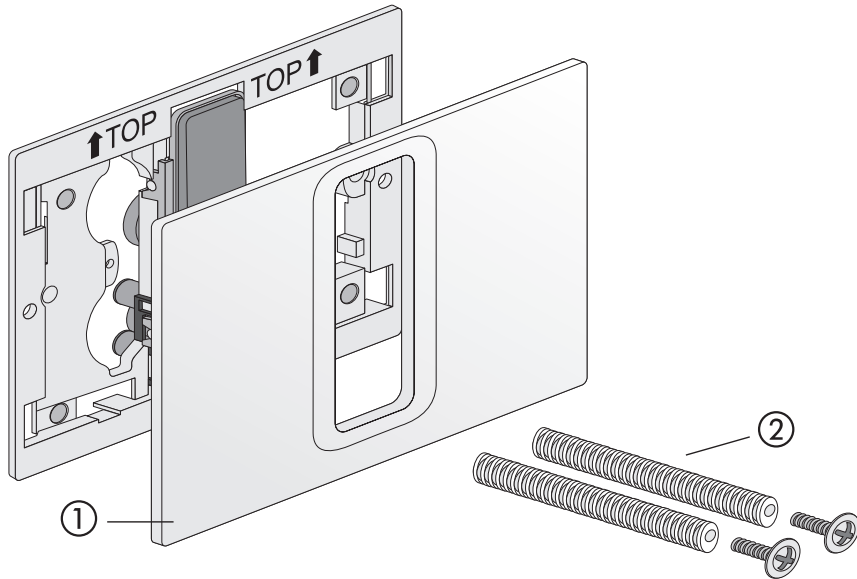

Push plate INEO BRIGHT

No.	Name	Code No.	Recommended price/€
1	Actuator frame plastic		
	alpine white	05.320.01..0000	
	chrome	05.320.81..0000	
	matt chrome	05.320.93..0000	
	matt black	05.320.56..0000	
	Actuator frame thermosetting plastic		
	white	05.321.01..0000	
	black	05.321.82..0000	
	Actuator frame glass		
	white	05.322.C9..0000	
black	05.322.C8..0000		
anthracite	05.322.41..0000		
Actuator frame brushed stainless steel	05.323.00..0000		
2	Quick fixation bolts (pair)	01.231.00..0000	