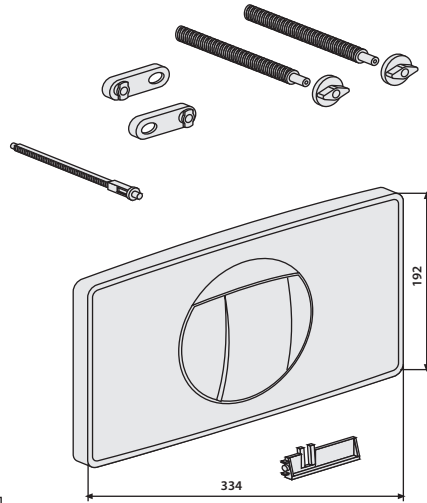

DISCONTINUED PRODUCT – Push plate L for start/stop flush

(from 1994 to 2010)

Replaces following push plates:

No.	Name	Code No.	Recommended price/€
	Push plate complete, alpine white	16.021.01..0000	