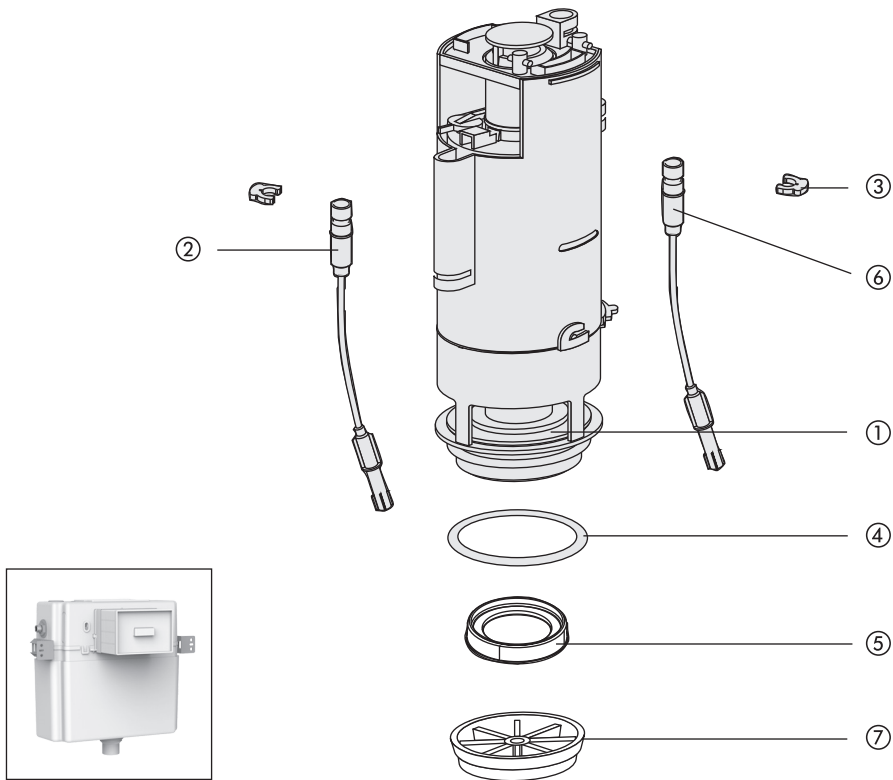

**DISCONTINUED PRODUCT – Flush valve for concealed cisterns CC-150-S-FO-2V-2C  
with small access opening (Code No. 01.220.00..0000) (from 2002 to 2014)**

No.	Name	Code No.	Recommended price/€
1	Sealing ring d: 31 x d: 63 x 2.8	02.754.00..0000	
2	Cable, 560 mm long, black	02.755.00..0000	
3	Clamps	02.756.00..0000	
4	O-Ring d: 55 x 5	02.436.00..0000	
5	Flush flow reducer (install. height 1,185 mm) for concealed systems	02.758.00..0000	
6	Cable, 500 mm long, red	02.769.00..0000	
7	Flush flow reducer for exposed and concealed cisterns	04.174.00..0000	
8 *	2 cables 1 m, black, with clips	03.037.00..0000	
9 *	Cable, 700 mm long, black	02.025.00..0000	