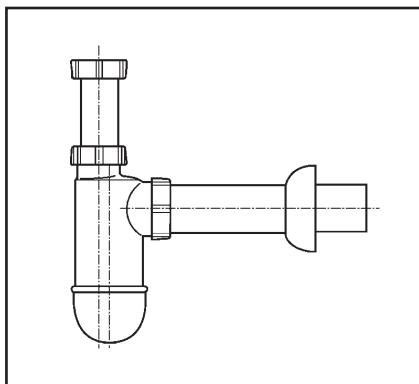

Flaschengeruchver-
schluss 610/3

Bottle trap 610/3

G 1¼ x 32 mm

31.004.00..0000

Made in Germany

PM 005 17 0000

Version: 17022011

Flaschengeruchver-
schluss 610/3

Bottle trap 610/3

G 1¼ x 32 mm

31.004.00..0000

Made in Germany

PM 005 17 0000

Version: 17022011

Flaschengeruchver-
schluss 610/3

Bottle trap 610/3

G 1¼ x 32 mm

31.004.00..0000

Made in Germany

PM 005 17 0000

Version: 17022011

Flaschengeruchver-
schluss 610/3

Bottle trap 610/3

G 1¼ x 32 mm