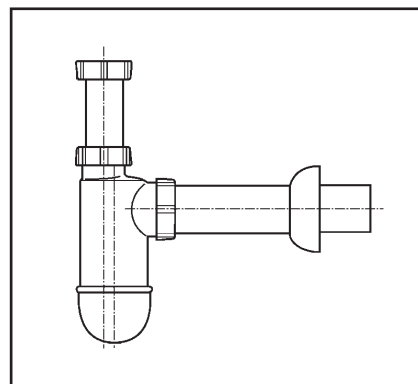

Flaschengeruchver-
schluss 610/3

Bottle trap 610/3

G 1¼ x 32 mm

31.004.00..0000

Made in Germany

PM 005 17 0000

Version: 17022011

Flaschengeruchver-
schluss 610/3

Bottle trap 610/3

G 1¼ x 32 mm

31.004.00..0000

Made in Germany

PM 005 17 0000

Version: 17022011

Flaschengeruchver-
schluss 610/3

Bottle trap 610/3

G 1¼ x 32 mm

31.004.00..0000

Made in Germany

PM 005 17 0000

Version: 17022011

Flaschengeruchver-
schluss 610/3

Bottle trap 610/3

G 1¼ x 32 mm