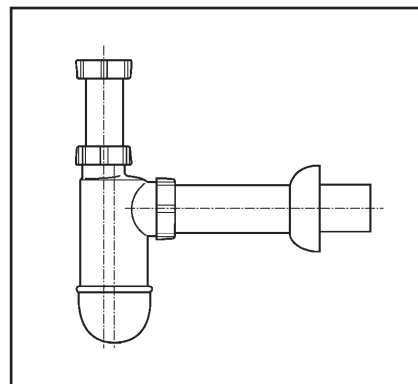

Flaschengeruchver-
schluss 610/3

Bottle trap 610/3

G 1¼ x 32 mm

31.004.00..0000

Made in Germany

PM 005 17 0000

Version: 17022011

Flaschengeruchver-
schluss 610/3

Bottle trap 610/3

G 1¼ x 32 mm

31.004.00..0000

Made in Germany

PM 005 17 0000

Version: 17022011

Flaschengeruchver-
schluss 610/3

Bottle trap 610/3

G 1¼ x 32 mm

31.004.00..0000

Made in Germany

PM 005 17 0000

Version: 17022011

Flaschengeruchver-
schluss 610/3

Bottle trap 610/3

G 1¼ x 32 mm